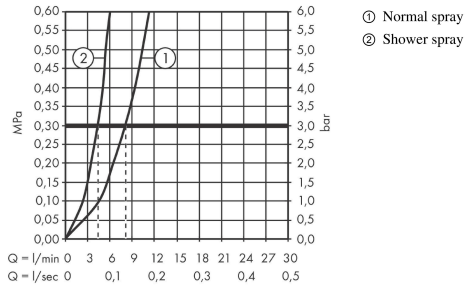

### Scale drawing

**Talis M54**

**Single lever kitchen mixer 210, pull-out spray, 2jet**

Surfaces: **Matt Black** Article Number: **72800670**

**Flowchart**

**Talis M54**  
**Single lever kitchen mixer 210, pull-out spray, 2jet**  
 Surfaces: **Matt Black** Article Number: **72800670**