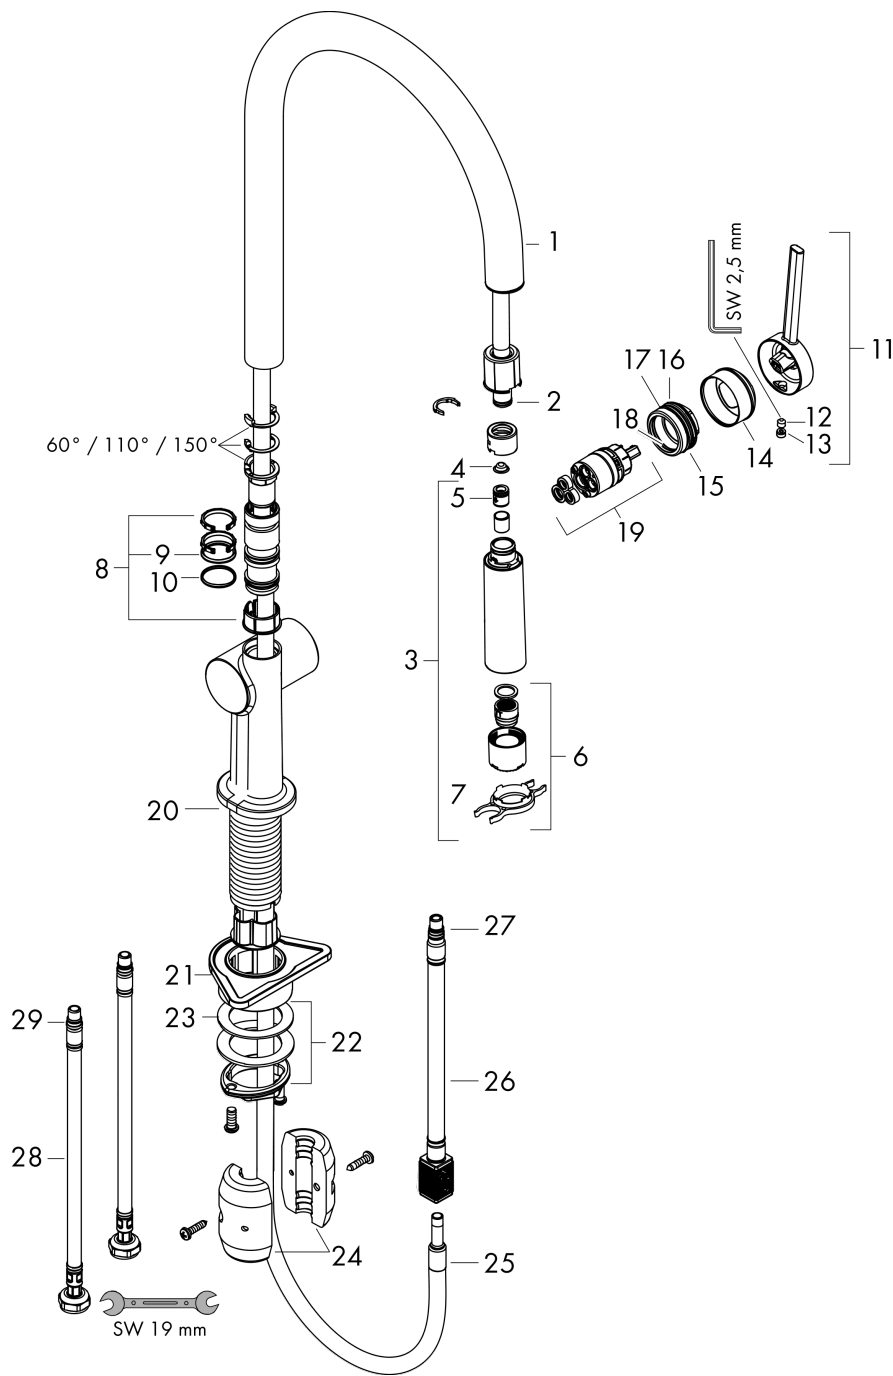

### Scale drawing

**Talis M54**

**Single lever kitchen mixer 210, pull-out spray, 2jet**

Surfaces: **Matt Black** Article Number: **72800670**

**Flowchart**

**Talis M54**  
**Single lever kitchen mixer 210, pull-out spray, 2jet**  
 Surfaces: **Matt Black** Article Number: **72800670**

Exploded Drawing

Year of production: >04/20

## Talis M54

Single lever kitchen mixer 210, pull-out spray, 2jet

Surfaces: **Matt Black** Article Number: **72800670**

### Spare part list

Year of production: >04/20

Pos.	Description	Article Number	Price	PU
1	spout cpl.	93739670	-	1
2	O-ring 8x2	98112000	-	1
3	handspray	93741670	-	1
4	filter	98516000	-	1
5	non return valve DW 10	96456000	-	1
6	spray former	93342000	-	1
7	service tool	95910000	-	1
8	set of lever collars	98365000	-	1
9	O-ring 19x2	98426000	-	1
10	O-ring 20x1,5	98197000	-	1
11	handle	93736670	-	1
12	hollow set screw M5x5	98446000	-	1
13	screw cover	93735610	-	1
14	flange	93737670	-	1
15	nut	93738000	-	1
16	O-ring 25x1,5	98146000	-	1
17	O-ring 30x1,5	98433000	-	1
18	O-ring 29x2	98391000	-	1
19	cartridge, assy	93740000	-	1
20	O-ring 36x3	98052000	-	1
21	support	97523000	-	1
22	fixing set (Ø 34)	95049000	-	1
23	lever collar	97548000	-	1
24	weight	92500000	-	1
25	hose	93745000	-	1
26	hose	93744000	-	1
27	O-ring 7x1,5	98422000	-	1
28	connection hose 900 mm M8x0,75 G3/8	93746000	-	1
29	O-ring 6,6x1,6	93019000	-	1
a	set of adapters	93395000	-	1