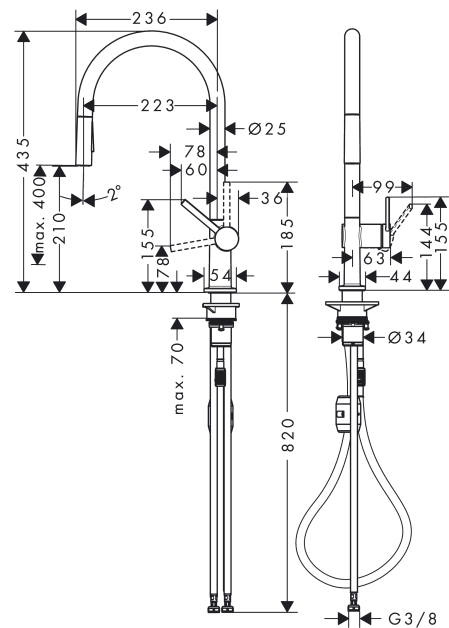

#### product features

- ComfortZone 210
- swivel range adjustable in 4 steps 60°, 110°, 150° or 360°
- laminar spray, shower spray
- lockable shower spray, spray returns through pressing spray diverter and spray returns automatically through handle closing
- quick connect hose
- connection dimension: DN15
- maximum flow rate at 3 bar: 8 l/min
- ceramic cartridge
- connection type: G 3/8 connections
- temperature limitation adjustable
- integrated non-return valve
- suitable for continuous flow water heaters

### Product image

### Scale drawing

**Talis M54**

**Single lever kitchen mixer 210, pull-out spray, 2jet**

Surfaces: **Matt Black** Article Number: **72800670**

**Flowchart**

**Talis M54**  
**Single lever kitchen mixer 210, pull-out spray, 2jet**  
 Surfaces: **Matt Black** Article Number: **72800670**

### Spare part list

Year of production: >04/20

Pos.	Description	Article Number	Price	PU
1	spout cpl.	93739670	-	1
2	O-ring 8x2	98112000	-	1
3	handspray	93741670	-	1
4	filter	98516000	-	1
5	non return valve DW 10	96456000	-	1
6	spray former	93342000	-	1
7	service tool	95910000	-	1
8	set of lever collars	98365000	-	1
9	O-ring 19x2	98426000	-	1
10	O-ring 20x1,5	98197000	-	1
11	handle	93736670	-	1
12	hollow set screw M5x5	98446000	-	1
13	screw cover	93735610	-	1
14	flange	93737670	-	1
15	nut	93738000	-	1
16	O-ring 25x1,5	98146000	-	1
17	O-ring 30x1,5	98433000	-	1
18	O-ring 29x2	98391000	-	1
19	cartridge, assy	93740000	-	1
20	O-ring 36x3	98052000	-	1
21	support	97523000	-	1
22	fixing set (Ø 34)	95049000	-	1
23	lever collar	97548000	-	1
24	weight	92500000	-	1
25	hose	93745000	-	1
26	hose	93744000	-	1
27	O-ring 7x1,5	98422000	-	1
28	connection hose 900 mm M8x0,75 G3/8	93746000	-	1
29	O-ring 6,6x1,6	93019000	-	1
a	set of adapters	93395000	-	1